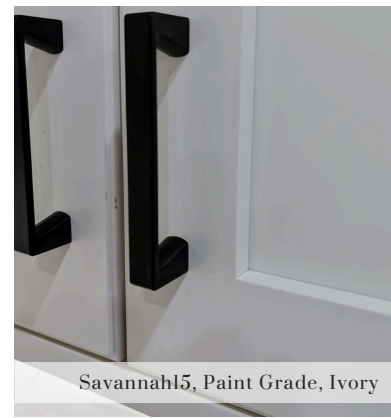

Augusta15, Birch, Frontier

Savannah15, Paint Grade, Charcoal Blue

Perimeter: Prairie, Paint Grade, Ivory/Island: Prairie, Paint Grade, Smoky Blue

Charleston15, Paint Grade, Dusk and Charcoal Blue

Savannah15, Birch, Pecan