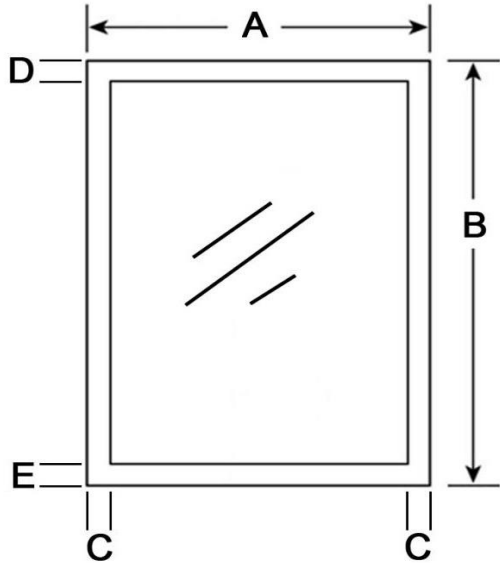

# Marquis Classic

**Authentic Appliance Wine Front Dimension**

Using Adobe Reader, download this form, fill it out and and attach to your Cab Connect order

Customer: \_\_\_\_\_

Order Date: \_\_\_\_\_

PO Number: \_\_\_\_\_

Job Name: \_\_\_\_\_

**CHECK CONFIGURATION ABOVE AND COMPLETE DIMENSION INFORMATION FOR OPEN PANEL DOOR NEEDED BELOW**

WINE COOLER DOOR

A - DOOR WIDTH

B - DOOR HEIGHT

C - STILE WIDTH

D - TOP RAIL HEIGHT

E - BOTTOM RAIL HEIGHT