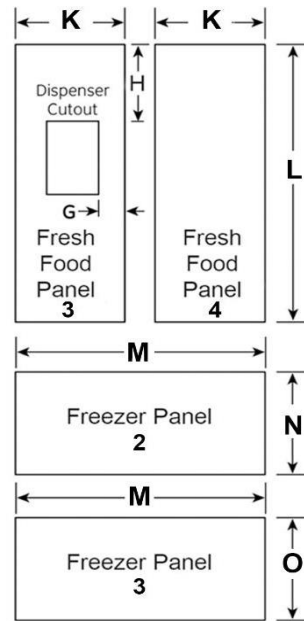

Marquis Classic

Authentic Appliance Front Dimension

Using Adobe Reader, download this form, fill it out and attach to your Cab Connect order

Customer: _____

Order Date: _____

PO Number: _____

Job Name: _____

FRENCH DOOR WITH THREE PANELS

FRENCH DOORS WITH FOUR PANELS

CHECK CONFIGURATION ABOVE AND COMPLETE DIMENSION INFORMATION FOR PANELS NEEDED BELOW

A - GRILLE PANEL WIDTH	B - GRILLE PANEL HEIGHT	DISPENSER CUTOUT POSITION	
1/4" PANEL WIDTH _____	1/4" PANEL HEIGHT _____	G WIDTH _____	H HEIGHT _____
1/8" PANEL WIDTH _____	1/8" PANEL HEIGHT _____	DISPENSER CUTOUT DIMENSIONS	
DOOR SIZE _____	DOOR SIZE _____	I WIDTH _____	J HEIGHT _____

FRENCH DOOR -THREE PANEL - APPLIANCE DIMENSIONS

C - FOOD PANEL 1 & 2 WIDTH	D - FOOD PANEL 1 & 2 HEIGHT	E - FREEZER PANEL 1 WIDTH	F - FREEZER PANEL 1 HEIGHT
1/4" PANEL WIDTH _____	1/4" PANEL HEIGHT _____	1/4" PANEL WIDTH _____	1/4" PANEL HEIGHT _____
1/8" PANEL WIDTH _____	1/8" PANEL HEIGHT _____	1/8" PANEL WIDTH _____	1/8" PANEL HEIGHT _____
DOOR SIZE _____	DOOR SIZE _____	DOOR SIZE _____	DOOR SIZE _____

FRENCH DOOR - FOUR PANEL - APPLIANCE DIMENSIONS

K - FOOD PANEL 3 & 4 WIDTH	L - FOOD PANEL 3 & 4 HEIGHT	M - FREEZER PANEL 2 & 3 WIDTH	N - FREEZER PANEL 2 HEIGHT	O - FREEZER PANEL 3 HEIGHT
1/4" PANEL WIDTH _____	1/4" PANEL HEIGHT _____	1/4" PANEL WIDTH _____	1/4" PANEL HEIGHT _____	1/4" PANEL HEIGHT _____
1/8" PANEL WIDTH _____	1/8" PANEL HEIGHT _____	1/8" PANEL WIDTH _____	1/8" PANEL HEIGHT _____	1/8" PANEL HEIGHT _____
DOOR SIZE _____	DOOR SIZE _____	DOOR SIZE _____	DOOR SIZE _____	DOOR SIZE _____