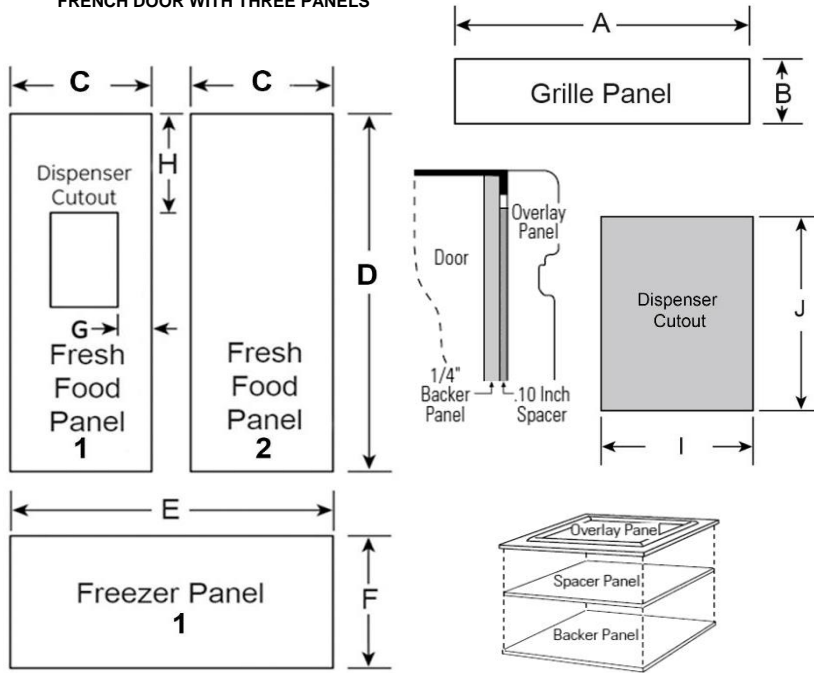

Marquis Classic

Authentic Appliance Front Dimension

Using Adobe Reader, download this form, fill it out and attach to your Cab Connect order

Customer: _____

Order Date: _____

PO Number: _____

Job Name: _____

FRENCH DOOR WITH THREE PANELS

FRENCH DOORS WITH FOUR PANELS

CHECK CONFIGURATION ABOVE AND COMPLETE DIMENSION INFORMATION FOR PANELS NEEDED BELOW

A - GRILLE PANEL WIDTH	B - GRILLE PANEL HEIGHT	DISPENSER CUTOUT POSITION	
1/4" PANEL WIDTH _____	1/4" PANEL HEIGHT _____	G WIDTH _____	H HEIGHT _____
1/8" PANEL WIDTH _____	1/8" PANEL HEIGHT _____	DISPENSER CUTOUT DIMENSIONS	
DOOR SIZE _____	DOOR SIZE _____	I WIDTH _____	J HEIGHT _____

FRENCH DOOR -THREE PANEL - APPLIANCE DIMENSIONS

C - FOOD PANEL 1 & 2 WIDTH	D - FOOD PANEL 1 & 2 HEIGHT	E - FREEZER PANEL 1 WIDTH	F - FREEZER PANEL 1 HEIGHT
1/4" PANEL WIDTH _____	1/4" PANEL HEIGHT _____	1/4" PANEL WIDTH _____	1/4" PANEL HEIGHT _____
1/8" PANEL WIDTH _____	1/8" PANEL HEIGHT _____	1/8" PANEL WIDTH _____	1/8" PANEL HEIGHT _____
DOOR SIZE _____	DOOR SIZE _____	DOOR SIZE _____	DOOR SIZE _____

FRENCH DOOR - FOUR PANEL - APPLIANCE DIMENSIONS

K - FOOD PANEL 3 & 4 WIDTH	L - FOOD PANEL 3 & 4 HEIGHT	M - FREEZER PANEL 2 & 3 WIDTH	N - FREEZER PANEL 2 HEIGHT	O - FREEZER PANEL 3 HEIGHT
1/4" PANEL WIDTH _____	1/4" PANEL HEIGHT _____	1/4" PANEL WIDTH _____	1/4" PANEL HEIGHT _____	1/4" PANEL HEIGHT _____
1/8" PANEL WIDTH _____	1/8" PANEL HEIGHT _____	1/8" PANEL WIDTH _____	1/8" PANEL HEIGHT _____	1/8" PANEL HEIGHT _____
DOOR SIZE _____	DOOR SIZE _____	DOOR SIZE _____	DOOR SIZE _____	DOOR SIZE _____